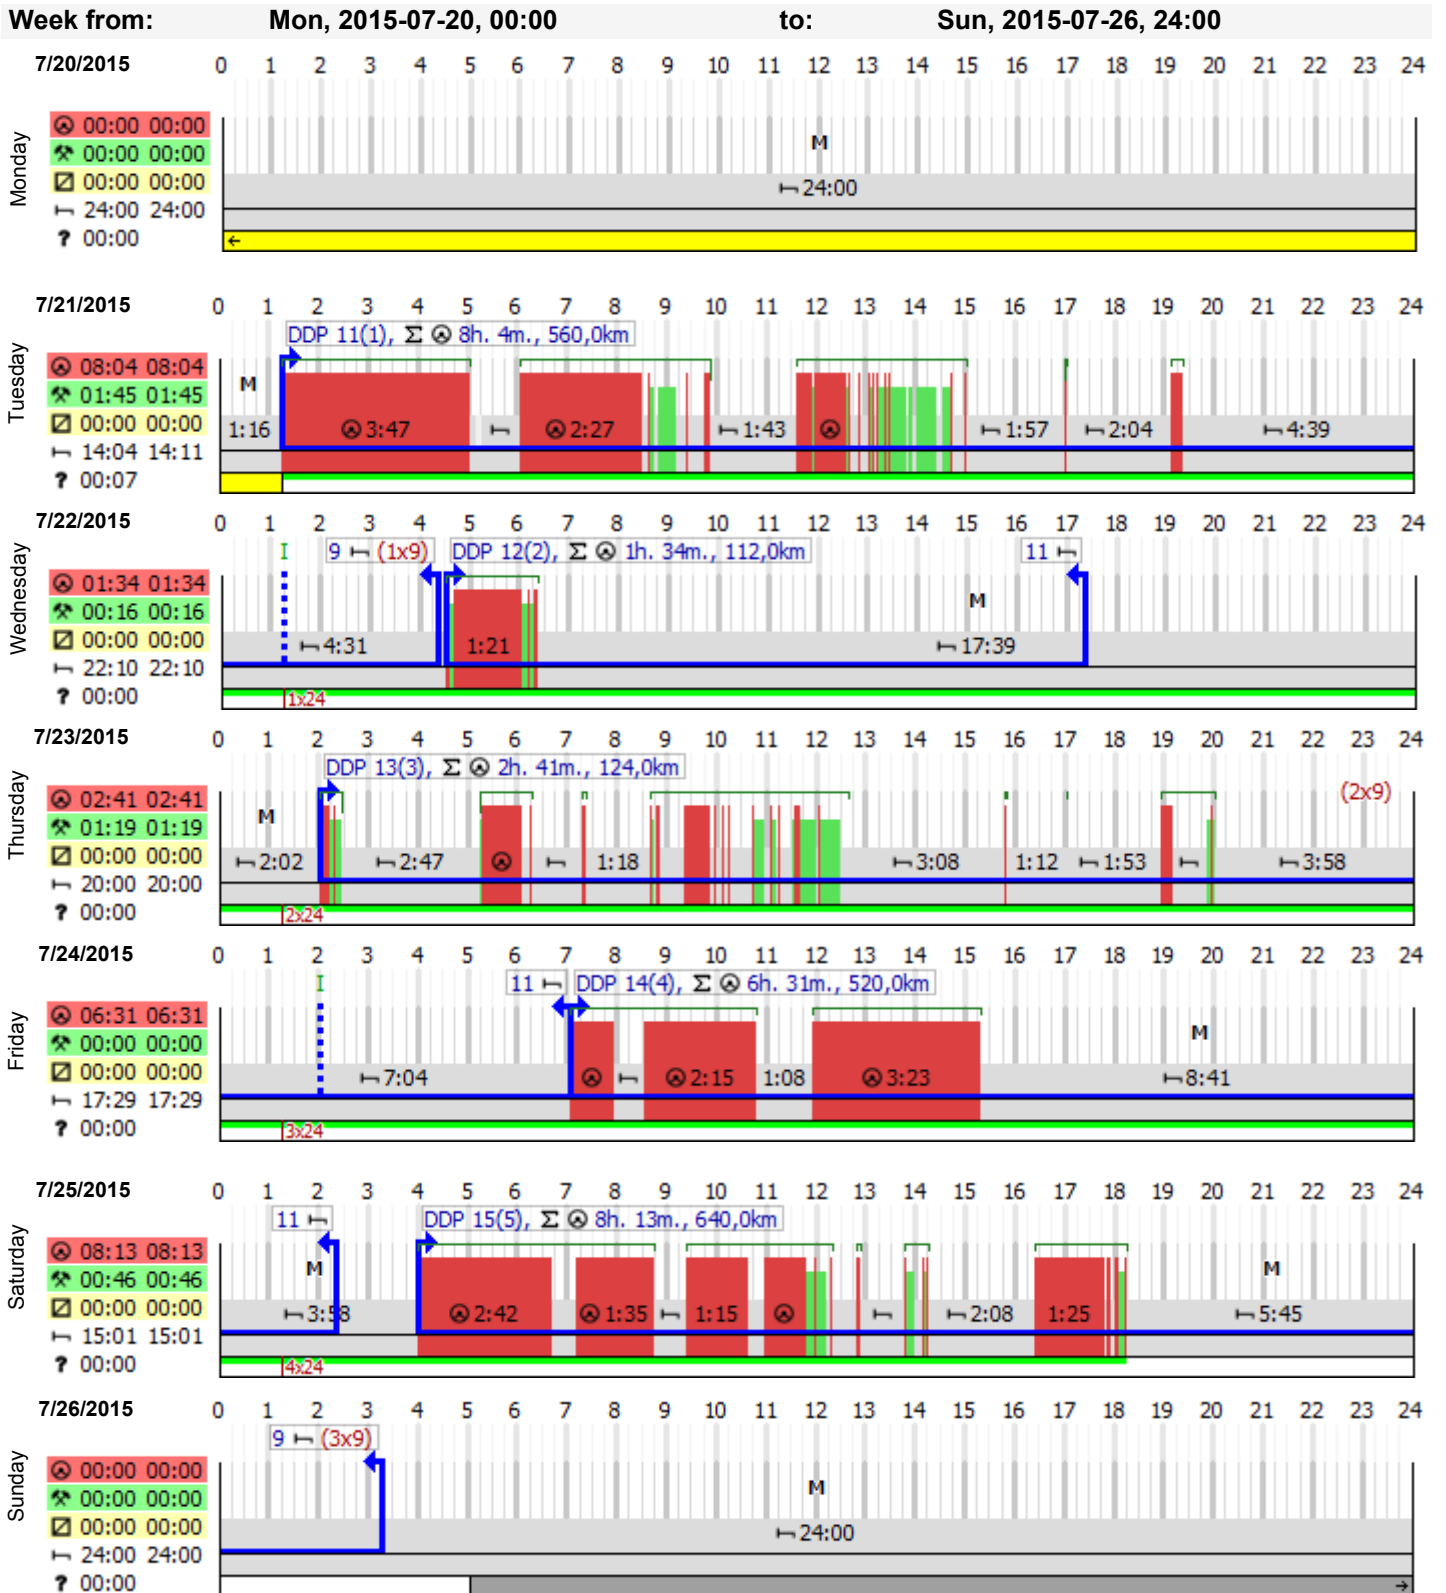

Timeline of activities

Name and surname: John Smith

Period since: Wed, 2015-07-01, 00:00 till: Sun, 2015-08-30, 24:00

Timezone: UTC.

Data range (D8): - - -.

Data range (driver card): 2015-07-05 00:00:00 - 2015-09-01 23:49:00.

Driver: John Smith

6/27/2016 9:52:06 AM

Driver: John Smith

6/27/2016 9:52:06 AM

Driver: John Smith

6/27/2016 9:52:06 AM

Driver: John Smith

6/27/2016 9:52:06 AM

Driver: John Smith