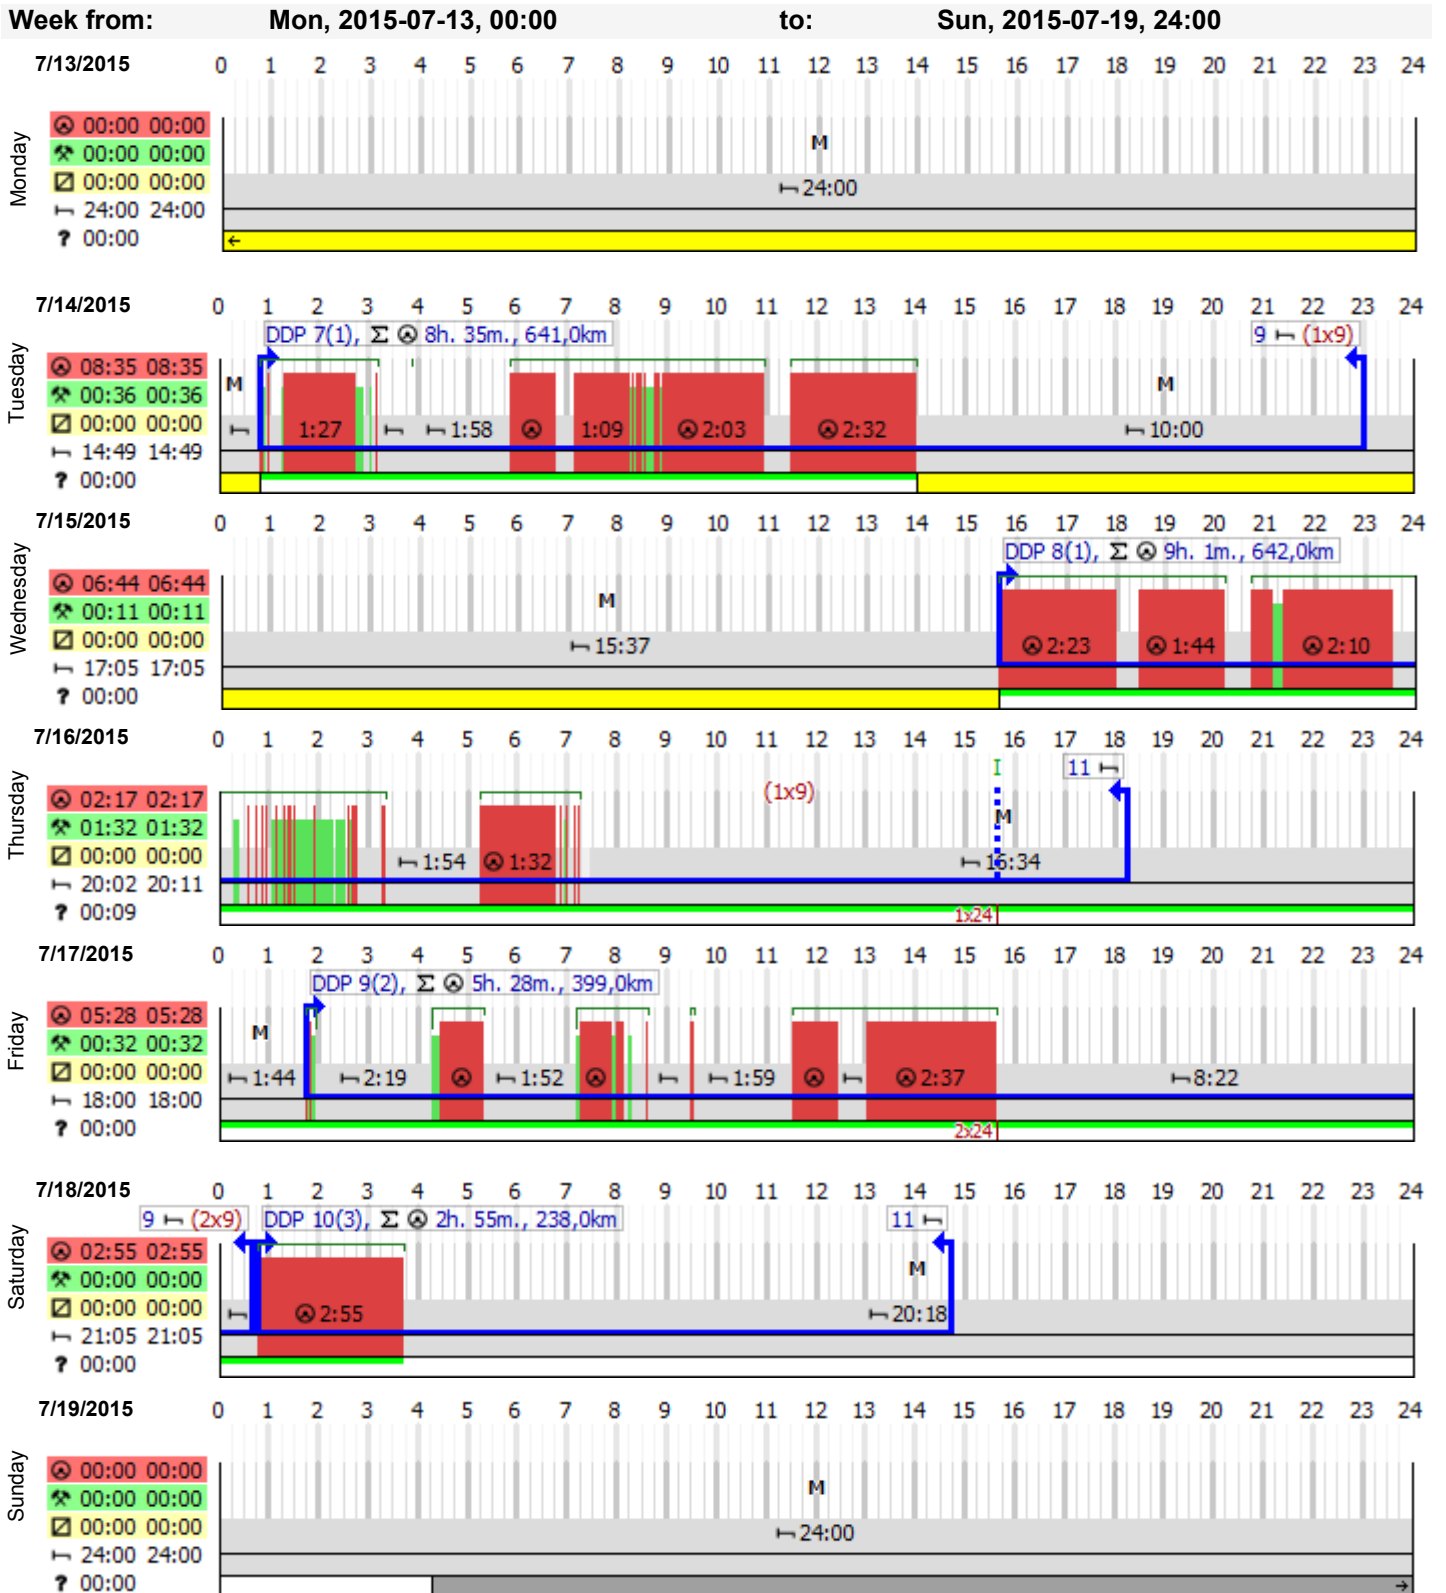

Timeline of activities

Name and surname: John Smith

Period since: Wed, 2015-07-01, 00:00 till: Sun, 2015-08-30, 24:00

Timezone: UTC.

Data range (D8): - - -.

Data range (driver card): 2015-07-05 00:00:00 - 2015-09-01 23:49:00.

Symbols and colours

Activities:

Driving

Work

Availability

Rest

Unknown

6/27/2016 9:52:06 AM

Driver: John Smith

6/27/2016 9:52:06 AM

Driver: John Smith

6/27/2016 9:52:06 AM

Driver: John Smith

6/27/2016 9:52:06 AM

Driver: John Smith

6/27/2016 9:52:06 AM

Driver: John Smith